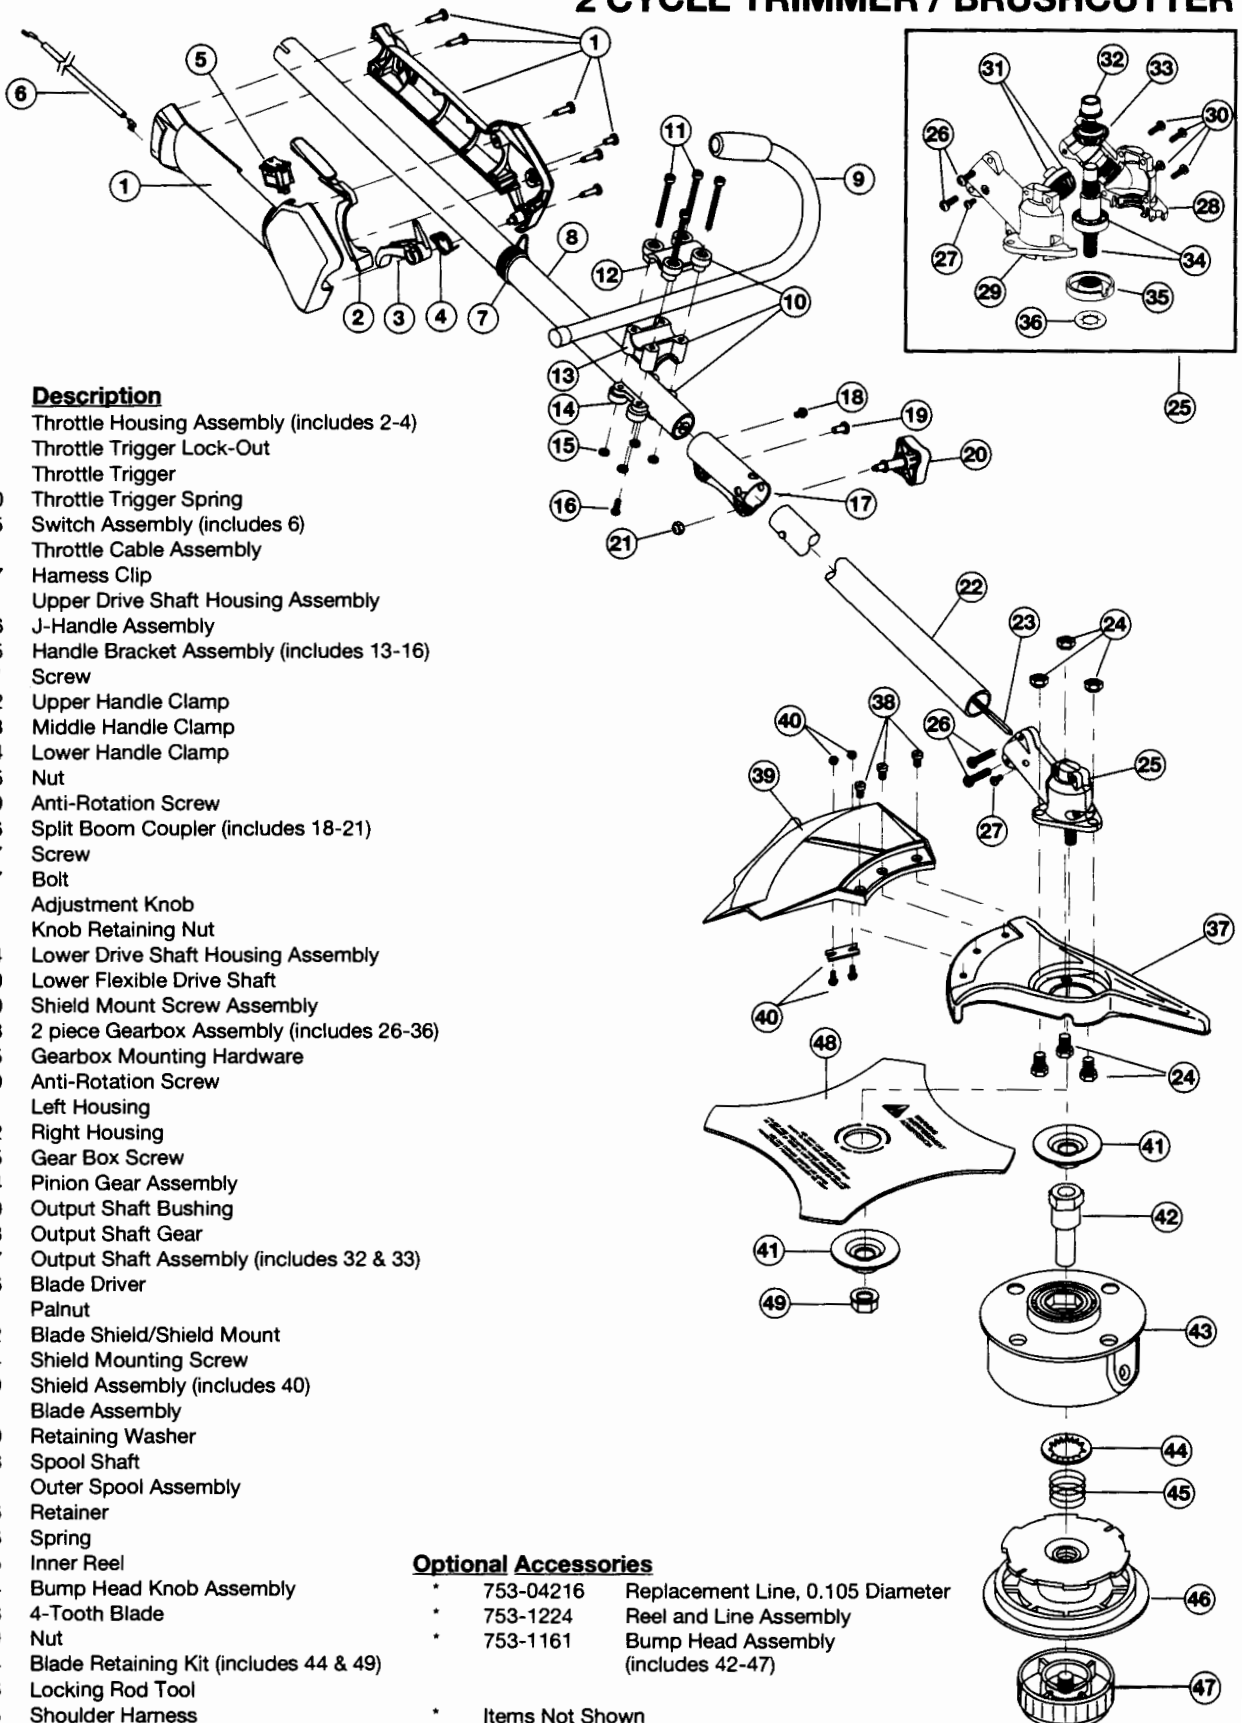

PARTS LIST

BOOM AND TRIMMER PARTS - TB90BC 2 CYCLE TRIMMER / BRUSHCUTTER

Item	Part No.	Description
1	791-00040	Throttle Housing Assembly (includes 2-4)
2	791-00041	Throttle Trigger Lock-Out
3	791-00042	Throttle Trigger
4	791-182690	Throttle Trigger Spring
5	791-182405	Switch Assembly (includes 6)
6	753-04136	Throttle Cable Assembly
7	791-610327	Harness Clip
8	753-04236	Upper Drive Shaft Housing Assembly
9	791-180286	J-Handle Assembly
10	791-683295	Handle Bracket Assembly (includes 13-16)
11	791-181811	Screw
12	791-181812	Upper Handle Clamp
13	791-181813	Middle Handle Clamp
14	791-181814	Lower Handle Clamp
15	791-181815	Nut
16	791-145569	Anti-Rotation Screw
17	791-181616	Split Boom Coupler (includes 18-21)
18	791-182057	Screw
19	791-181617	Bolt
20	791-181981	Adjustment Knob
21	753-04380	Knob Retaining Nut
22	791-180804	Lower Drive Shaft Housing Assembly
23	791-613300	Lower Flexible Drive Shaft
24	791-182200	Shield Mount Screw Assembly
25	791-182193	2 piece Gearbox Assembly (includes 26-36)
26	791-182195	Gearbox Mounting Hardware
27	791-145569	Anti-Rotation Screw
28	791-182191	Left Housing
29	791-182192	Right Housing
30	791-182195	Gear Box Screw
31	791-182194	Pinion Gear Assembly
32	791-182199	Output Shaft Bushing
33	791-182198	Output Shaft Gear
34	791-182197	Output Shaft Assembly (includes 32 & 33)
35	791-182196	Blade Driver
36		Palnut
37	791-147492	Blade Shield/Shield Mount
38	791-683304	Shield Mounting Screw
39	791-683299	Shield Assembly (includes 40)
40	791-682061	Blade Assembly
41	791-147490	Retaining Washer
42	791-612483	Spool Shaft
43	791-683301	Outer Spool Assembly
44	791-612026	Retainer
45	791-610636	Spring
46	791-147495	Inner Reel
47	791-180814	Bump Head Knob Assembly
48	791-145873	4-Tooth Blade
49	791-181699	Nut
*	791-180014	Blade Retaining Kit (includes 44 & 49)
*	791-613226	Locking Rod Tool
*	791-682075	Shoulder Harness

Optional Accessories

- 753-04216 Replacement Line, 0.105 Diameter
- 753-1224 Reel and Line Assembly
- 753-1161 Bump Head Assembly (includes 42-47)

* Items Not Shown