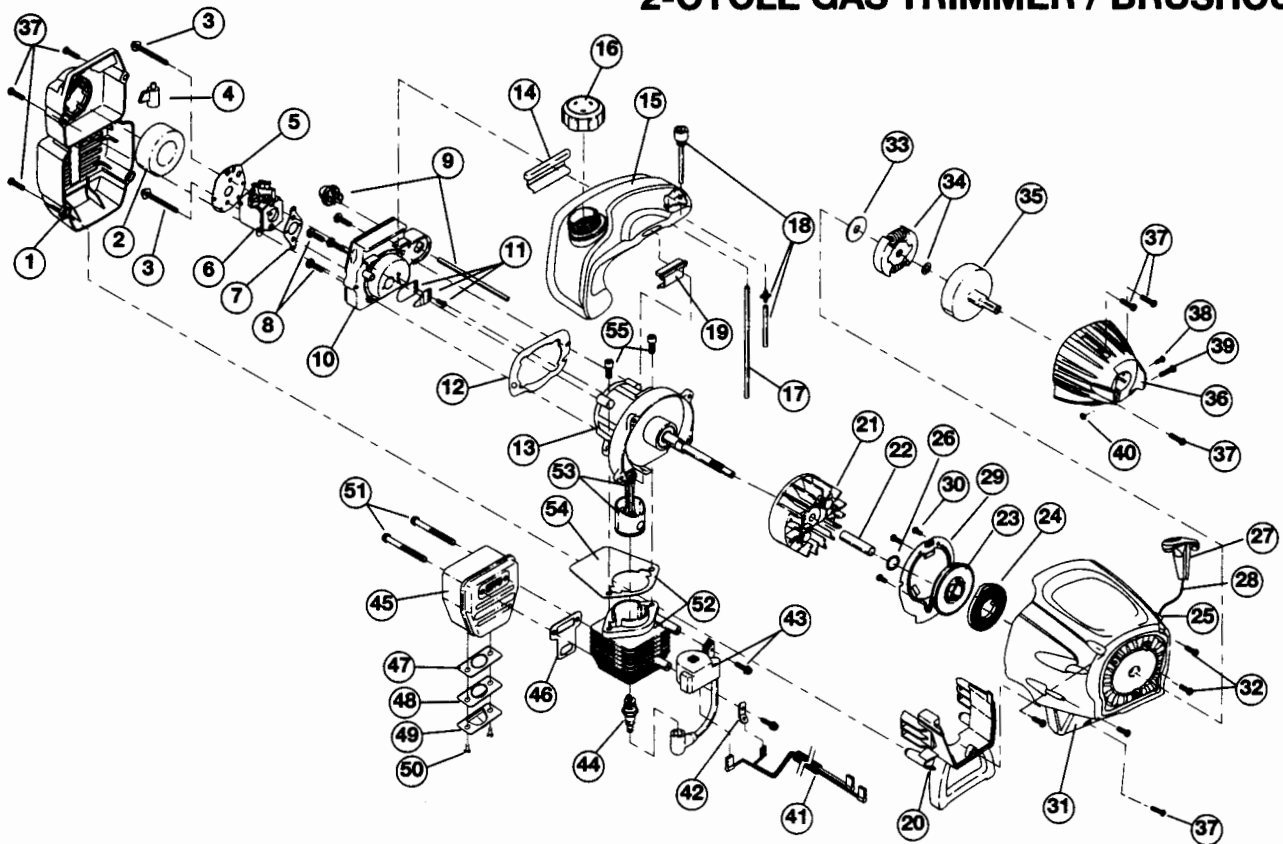

## ENGINE PARTS - TB90BC 2-CYCLE GAS TRIMMER / BRUSHCUTTER

Item	Part No.	Description	Item	Part No.	Description
1	753-04810	Air Cleaner Cover Assembly (includes 2 & 37)	31	753-04402	Starter Housing Assembly (includes 23-30, 32 & 37)
2	791-180350B	Air Cleaner Filter	32	791-181862	Housing Screw
3	791-180351	Carburetor Mounting Screw Assembly	33	791-182396	Clutch Washer
4	753-0427	Choke Extension	34	791-182369	Clutch Rotor Assembly
5	753-1194	Choke Plate	35	791-153592	Clutch Drum Assembly
6	753-04338	Carburetor Assembly (includes 7 & 18)	36	753-1204	Clutch Cover Assembly (includes 37-40)
7	791-610675	Carburetor Gasket	37	791-181345	Cover Screw
8	791-181860	Carb Mount Screw	38	791-182519	Anti-Rotation Screw
9	791-683947B	Primer & Hose Assembly	39	753-04003	Clamping Screw
10	753-1196	Carb Mount Assembly (includes 8, 11 & 12)	40	791-180217	Clamping Nut
11	791-684451	Reed Assembly	41	753-04792	Wire Leads and Sleeve
12	753-1208	Carburetor Mount Gasket	42	791-611063	Ground Tab
13	753-04609	Crankcase Service Assembly (includes 8)	43	753-04337	Module Assembly (includes 42)
14	791-612134	Rear Mounting Pad	44	791-610311B	Spark Plug
15	753-04307	Fuel Tank Assembly (includes 16-18)	45	753-04618	Muffler Assembly (includes 46-51)
16	753-04084	Fuel Cap Assembly	46	753-04619	Exhaust Gasket
17	791-181168	Fuel Return Line	47	753-04689	Spark Arrestor Screen
18	753-04233	Fuel Line Assembly	48	753-04690	Exhaust Hood Diverter
19	791-145308	Front Mounting Pad	49	753-04691	Exhaust Hood
20	791-182064	Shroud Extension & Stand	50	753-04315	Screws
21	791-182736	Flywheel Assembly	51	753-04620	Muffler Mounting Bolts
22	791-181525	Spacer	52	753-04814	Cylinder Assembly (includes 54 & 55)
23	753-04459	Recoil Pulley Assembly (includes 24, 26 & 28)	53	753-04367	Piston and Rod Assembly
24	753-04286	Recoil Spring	54	753-04182	Cylinder Gasket
25	753-1200	Rope Guide	55	791-182723	Cylinder Bolt
26	791-181247	Pulley Retainer	*	753-1209	Piston Ring Set
27	791-181079	Pull Handle	*	753-04612	Short Block Assembly (includes 8, 13, & 52-55)
28	791-613103	Rope	*	791-181599	Clutch Springs (Qty. 2)
29	753-1201	Pressure Plate Assembly			
30	753-1202	Plate Screw			