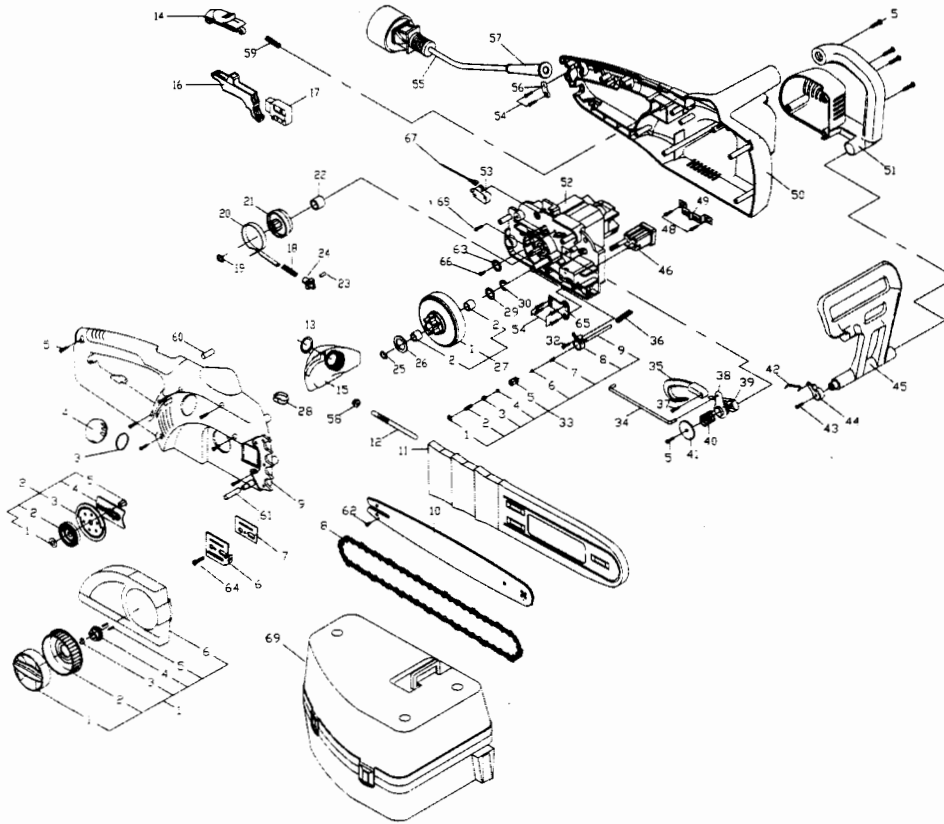

PARTS LIST

MODEL TB3516/TB4516CC

<u>Item</u>	<u>Parts No.</u>	<u>Description</u>	<u>Item</u>	<u>Parts No.</u>	<u>Description</u>	<u>Item</u>	<u>Parts No.</u>	<u>Description</u>
1	6228-211403	HOUSING (R)	26	6014-210502	WASHER	52	6228-211301	MOTOR GEAR BOX ASS'Y(TB3516)
2	6228-211504	CHAIN COVER ASS'Y	27	6228-210104	GEAR BEARING ASS'Y		6228-211401	MOTOR GEAR BOX ASS'Y(TB4516CC)
3	6012-210501	WASHER	28	6077-211501	COVER	53	6022-211501	SWITCH
4	6017-210103	OIL COVER	29	6057-210102	WASHER	54	6SDABB04-10	SCREW
5	6SDABB04-18	SCREW	30	6CC-10	C RING	55	6011-211502	POWERCORD
6	6043-211302	ADJUSTMENT PLATE	32	6SDABB03-18	SCREW	56	6043-840001	STRAIN RELIEF
7	6050-211301	OIL WASHER	33	6228-210105	OIL PUMP ASS'Y	57	6059-855001	CORDGUARD
8	6220-210201	CHAIN	34	6188-211501	PULL BAR	58	6012-211501	RUBBER STOP
9	6038-211505	HOUSING (R)	35	6114-211501	PULL PLATE	59	6024-211506	SPRING
10	9040-310175	BAR	36	6024-211507	SPRING	60	6PC05-14.7	PIN
11	6101-210506	COVER (TB4516CC)	37	6QABB04-25	SCREW	61	6PC4.4-35	PIN
12	6228-211506	OIL PIPE ASS'Y	38	6181-211501	CLUTH	62	6SQAB-04-06	SCREW
13	6076-210503	WASHER	39	6181-211502	CLUTH	63	6WFB-03-12	WASHER
14	6056-211502	SWITCH BUTTON	40	6024-211503	SPRING	64	6SDABB03-15	SCREW
15	6066-211501	OIL TENK	41	6014-211501	WASHER	65	6158-211502	PLATE
16	6028-211502	TRIGGER	42	6154-211301	CONNECTING BAR	66	6SLABB03-06	SCREW
17	6022-211502	SWITCH	43	6SDABB05-35	SCREW	67	6010-211301	WIRE
18	6024-211301	SPRING	44	6154-211504	CONNECTOR	68	6SDABB04-14	SCREW
19	6CY-08	RING	45	6017-211503	FRONT-HAND GUARD	69	6120-211401	CARRY CASE (TB4516CC)
20	6079-211501	SPRING, BRAKE	46	6228-211303	FIXED ACC'Y			
21	6073-211501	GEAR	48	6SDABB04-16	SCREW			
22	6059-210201	ADJUSTMENT COVER	49	6079-211503	SPRING			
23	6115-211502	PIN	50	6038-211506	HOUSING (L)			
24	6154-211502	CONNECTION	51	6086-211501	REAL COVER			
25	6CG-9.5	C RING						