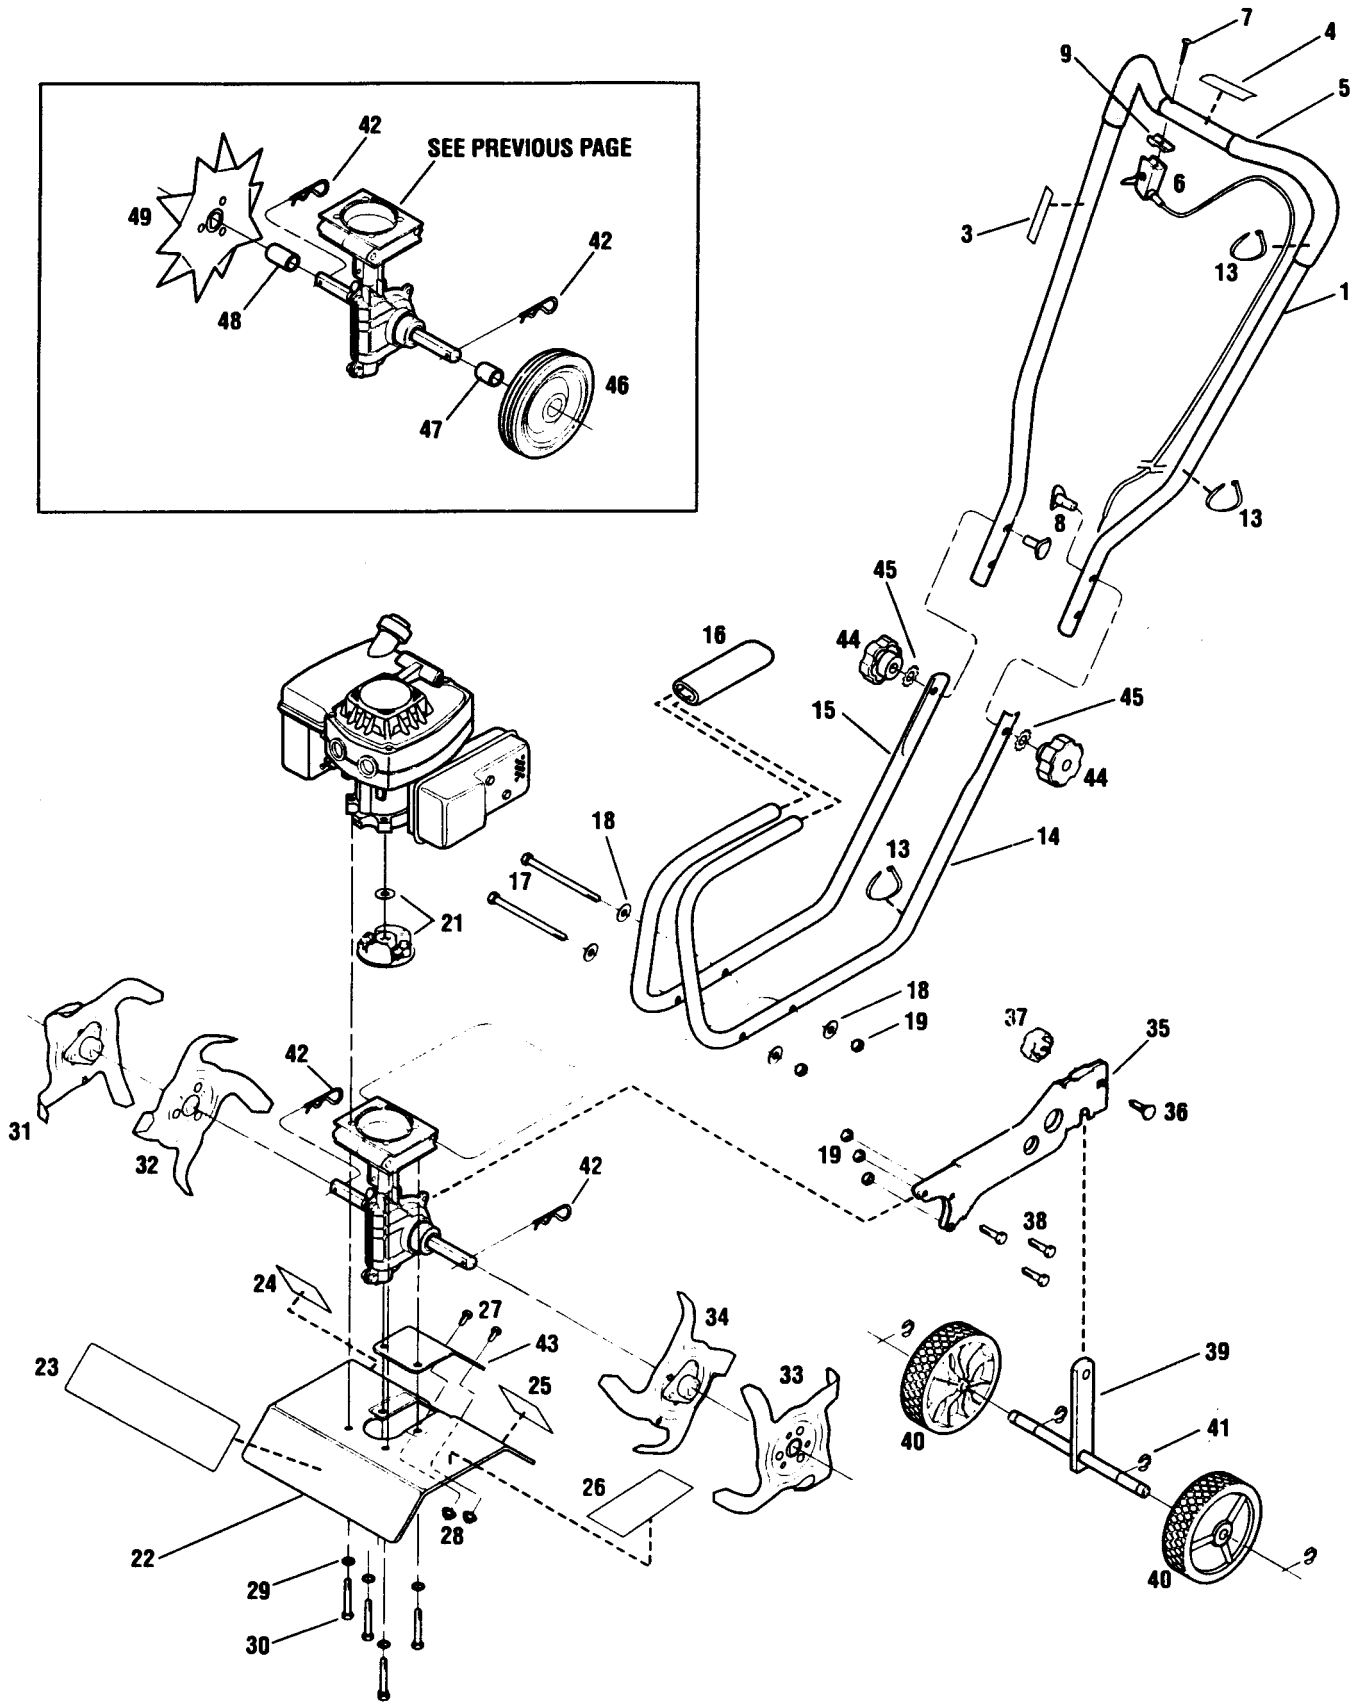

Ref #	Part #	Description	Qty.
1	1918303	Handlebar Assembly	1
3	777100007	Decal - Starting Stabilization	1
4	777100009	Decal - Throttle/Tines Lever Operation	1
5	1917451	Handlebar Grip, PVC	2
6	1918123	Throttle/Tines Lever and Cable	1
7	1750608	Pan Hd. Screw, #10-16 x 1-1/2	1
8	1731025	Saddle Hd. Screw, 5/16-18 x 2	2
9	1909775	Spacer, Throttle/Tines Lever	1
13	1763682	Plastic Wire Tie	3
14	1918120	Lower Handlebar - Left-Side	1
15	1918121	Lower Handlebar - Right-Side	1
16	1909720	Foam Sleeve	1
17	1983663	Hex Hd. Screw, 1/4-20 x 5	2
18	1107381	Flat Washer, 1/4-20	2
19	712-0324	Hex Locknut, 1/4-20	5
21	1909487	Clutch Rotor and Washer	1
22	1918124	Tine Shield	1
23	777D06104	Decal - Logo	1
24	777S00012	Decal - Warning, Rotating Tines	1
25	777S30647	Decal - Warning, Hot Surfaces	1
26	777S00013	Decal - Caution, Operation Hazards	1
27	1186292	Hex Hd. Screw, #10-24 x 1/2	2
28	1186387	Flange Locknut, #10-24	2
29	736-0329	Lock Washer, 1/4-20	4

Ref #	Part #	Description	Qty.
30	710-0501	Hex Cap Screw, 1/4-20 x 2	4
31	1909540	Outer Tine - Right-Hand Side	1
32	1909539	Inner Tine - Right-Hand Side	1
33	1909712	Outer Tine - Left-Hand Side	1
34	1909711	Inner Tine - Left-Hand Side	1
35	1909680	Wheel Bracket	1
36	GW-90077	Carriage Bolt	1
37	1909835	Knob	1
38	710-0206	Hex Hd. Screw, 1/4-20 x 1	3
39	1909517	Axle	1
40	1917754	Wheel	2
41	GW-9532	E-Ring	4
42	1185590	Hitch Pin	2
43	1981022	Tine Hood Cover	1
44	1763767	Knob	2
45	1177038	Lock Washer, 5/16	2

EDGER ATTACHMENT

46	1903777	Edger Wheel	1
47	1903778	Bushing - Short	1
48	1983648	Bushing - Long	2
49	1915054	Edger Tine	1

* Order parts from your local authorized engine dealer. Refer to engine nameplate for model/type number.